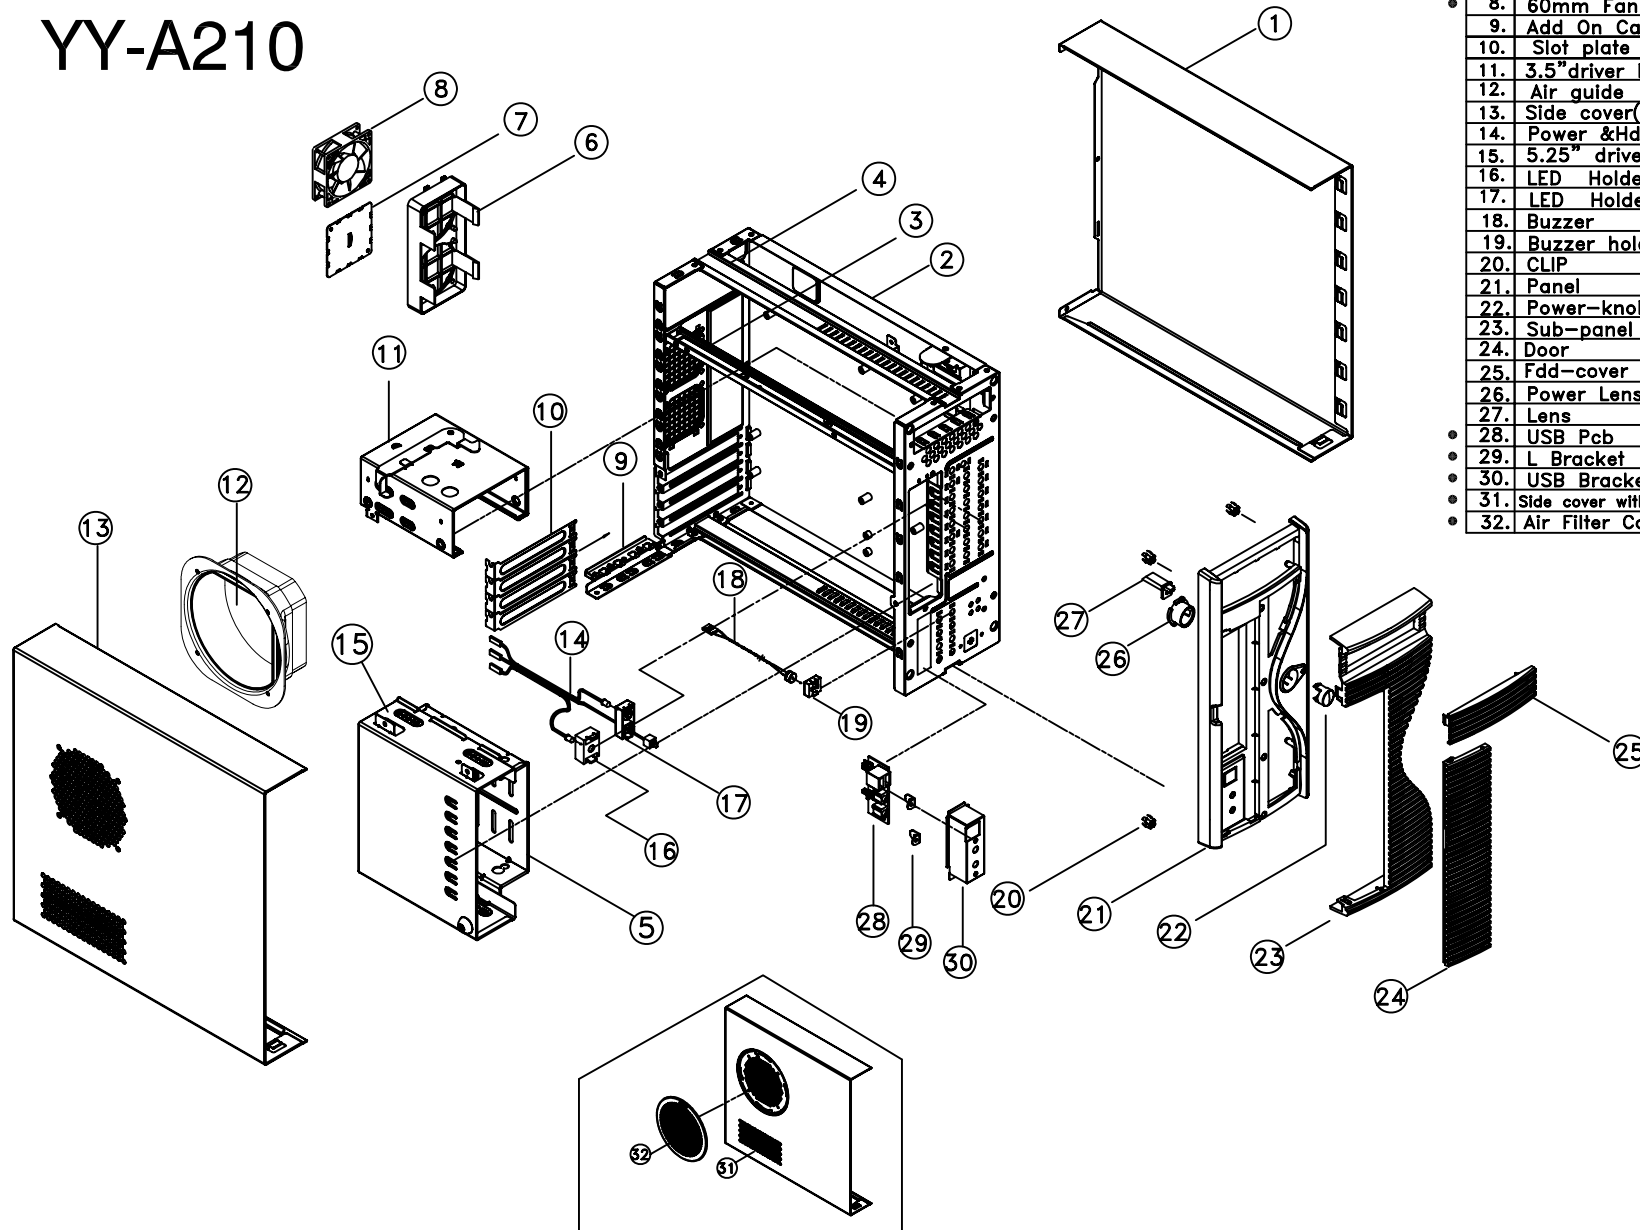

YY-A210

Item	Part Name	Q'TY	Remark
1.	SIDE COVER	1	N0201-A2081
2.	Chassis	1	N0203-A2083
3.	Beam	1	N0224-A2101
4.	Supporter	1	N1214-A2081
• 5.	HDD ADD BRACKET	1	N0205-A2081
6.	Fans bracket	1	N0323-A2001
7.	Shield	1	N0219-A1081
• 8.	60mm Fan	1	0601-00003
9.	Add On Card Clamp	1	N0211-A2102
10.	Slot plate	4	N0207-A2061
11.	3.5" driver bracket UNIT	1	N0018-A2001
12.	Air guide	1	N0018-A2XX1
13.	Side cover(with holes)	1	N0201-A2082
14.	Power &Hdd LED Cable	1	N0404-A2401
15.	5.25" driver bracket	1	N0206-A2081
16.	LED Holder	1	N0313-A1AF1
17.	LED Holder	1	N0316-A1BS1
18.	Buzzer	1	N0503-00301
19.	Buzzer holder	1	N0316-00001
20.	CLIP	4	N5512-00001
21.	Panel	1	N0301-A2101
22.	Power-knob	1	N0303-A2101
23.	Sub-panel	1	N0302-A2101
24.	Door	1	N0308-A2101
25.	Fdd-cover	1	N0310-A2101
26.	Power Lens	1	N0306-A2101
27.	Lens	1	N0306-A2102
• 28.	USB Pcb	1	N0802-00002
• 29.	L Bracket	2	N0212-34081
• 30.	USB Bracket	1	N0211-A1084
• 31.	Side cover with cleanable filter	1	N0201-A208G
• 32.	Air Filter Cover	1	N5501-00003